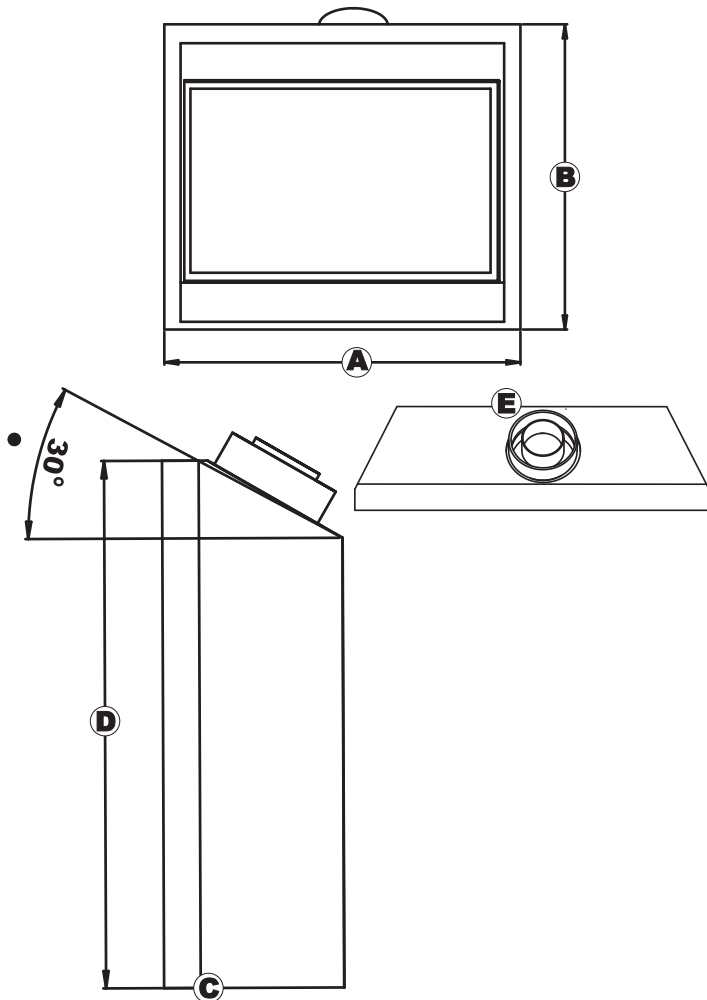

Ph:604 857 5564 Fax:604 857 5567

Email:Info@FireHearth.ca www.FireHearth.ca

MB - 36 Fireplace Deminsions

	A	B	C	D	E
Louvers	35 1/2	31 3/4	13	26	28
Clean-Face	39 1/4	31 3/4	15	26	28

MB - 36 Framing Dimensions

	Corner			Standard		
	A	B		C	D	E
Louvers	37 1/2	54 1/2	→ → → →	36	32	14
Clean-Face	39 1/2	57 1/2	→ → → →	36	32	16

Fireplace Dimensions

Framing Dimensions